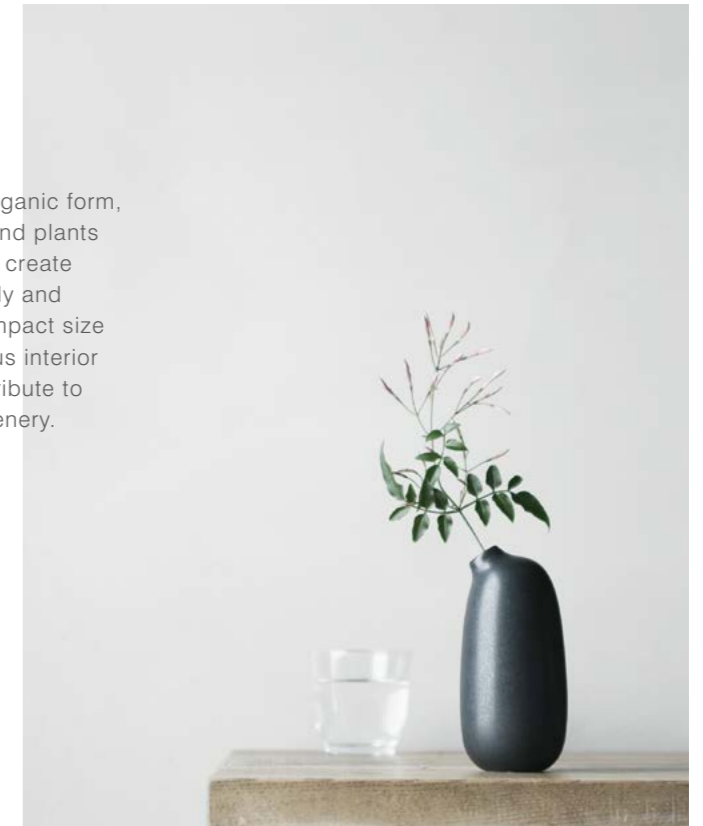

# SACCO

A single-flower vase with playful and organic form, you can enjoy pairing various flowers and plants with SACCO. The asymmetrical shapes create interesting motion, highlighting the lively and delicate expressions of plants. The compact size makes it easy to incorporate into various interior spaces. The subtly varying colors contribute to creating richly inviting spaces with greenery.

**SACCO vase glass 01**

- green 26050 EU USA
- brown 26051 EU USA
- gray 26052 EU USA

W110 x D60 x H95 mm  
W4.4 x D2.4 x H3.8 in

**SACCO vase glass 02**

- green 26053 EU USA
- brown 26054 EU USA
- gray 26055 EU USA

W90 x D60 x H110 mm  
W3.6 x D2.4 x H4.4 in

**SACCO vase glass 03**

- green 26056 EU USA
- brown 26057 EU USA
- gray 26058 EU USA

W70 x D55 x H150 mm  
W2.8 x D2.2 x H6.0 in

Soda glass

**SACCO vase porcelain 01**